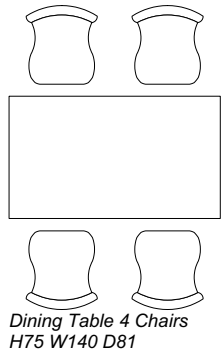

Dining Table
Square 4 Chairs
H76 W98 D98

Dining Table 4 Chairs
H75 W140 D81

Dining Table 6 Chairs H75 W167 D85

Dining Table 12 Chairs H75 W276 D96

Dining Table 8 Chairs H75 W186 D92

Dining Table 12 Chairs
H75 W244 D244

Dining Table 8 Chairs
H75 W152 D152

Sideboard Small
H87 W87 D42

Sideboard Large H71 W175 D45

Console Table
H78 W103 D36

Sideboard Medium
H71 W120 D41

Dining Table
4 Chairs
H75 W98 D98

Dining Table 6 Chairs
H75 W124 D124

NOTES:
Door handles for
illustrative purposes
only.

*Do not scale - Verify all
dimensions before commencing
work. Report any suspected
discrepancies or omissions.
All dimensions are in cm.*

Project / Client:
Project No. 3
Name Client Name

Site Address:
Address Line 1
Address Line 2
Address Line 3

Contact No:
Client Contact Number

Drawn By: LP
Checked By:
Date: 08/04/20
Scale: 1:50 @ A4

Drawing No. / Revisions:
000 / NA