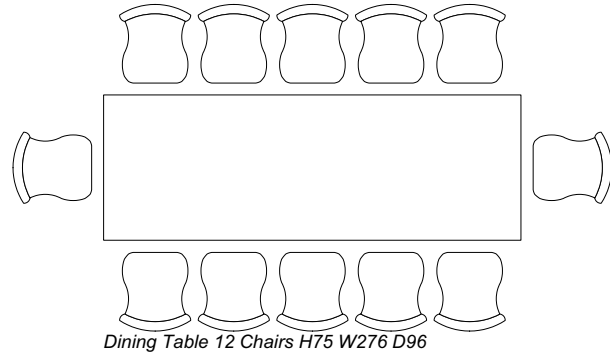

Dining Table
Square 4 Chairs
H76 W98 D98

Dining Table 4 Chairs
H75 W140 D81

Dining Table 6 Chairs H75 W167 D85

Dining Table 12 Chairs H75 W276 D96

Dining Table 8 Chairs H75 W186 D92

Dining Table 12 Chairs
H75 W244 D244

Dining Table 8 Chairs
H75 W152 D152

Sideboard Small
H87 W87 D42

Sideboard Large H71 W175 D45

Console Table
H78 W103 D36

Sideboard Medium
H71 W120 D41

Dining Table
4 Chairs
H75 W98 D98

Dining Table 6 Chairs
H75 W124 D124

NOTES:
Door handles for
illustrative purposes
only.

*Do not scale - Verify all
dimensions before commencing
work. Report any suspected
discrepancies or omissions.
All dimensions are in cm.*

Project / Client:
Project No. 3
Name Client Name

Site Address:
Address Line 1
Address Line 2
Address Line 3

Contact No:
Client Contact Number

Drawn By: LP
Checked By:
Date: 08/04/20
Scale: 1:50 @ A4

Drawing No. / Revisions:
000 / NA