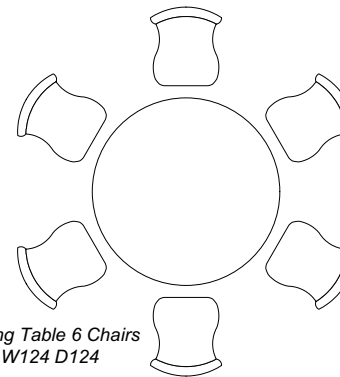

Dining Table
Square 4 Chairs
H76 W98 D98

Dining Table 4 Chairs
H75 W140 D81

Dining Table 6 Chairs H75 W167 D85

Dining Table 12 Chairs H75 W276 D96

Dining Table 8 Chairs H75 W186 D92

Dining Table 12 Chairs
H75 W244 D244

Dining Table 8 Chairs
H75 W152 D152

Sideboard Small
H87 W87 D42

Sideboard Large H71 W175 D45

Console Table
H78 W103 D36

Sideboard Medium
H71 W120 D41

Dining Table
4 Chairs
H75 W98 D98

Dining Table 6 Chairs
H75 W124 D124

NOTES:
Door handles for
illustrative purposes
only.

*Do not scale - Verify all
dimensions before commencing
work. Report any suspected
discrepancies or omissions.
All dimensions are in cm.*

Project / Client:
Project No. 3
Name Client Name

Site Address:
Address Line 1
Address Line 2
Address Line 3

Contact No:
Client Contact Number

Drawn By: LP
Checked By:
Date: 08/04/20
Scale: 1:50 @ A4

Drawing No. / Revisions:
000 / NA