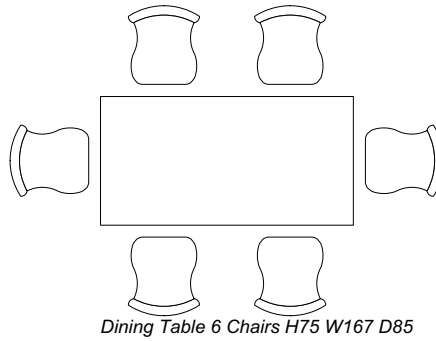

Dining Table
Square 4 Chairs
H76 W98 D98

Dining Table 4 Chairs
H75 W140 D81

Dining Table 6 Chairs H75 W167 D85

Dining Table 12 Chairs H75 W276 D96

Dining Table 8 Chairs H75 W186 D92

Dining Table 12 Chairs
H75 W244 D244

Dining Table 8 Chairs
H75 W152 D152

Sideboard Small
H87 W87 D42

Sideboard Large H71 W175 D45

Console Table
H78 W103 D36

Sideboard Medium
H71 W120 D41

Dining Table
4 Chairs
H75 W98 D98

Dining Table 6 Chairs
H75 W124 D124

NOTES:
Door handles for
illustrative purposes
only.

*Do not scale - Verify all
dimensions before commencing
work. Report any suspected
discrepancies or omissions.
All dimensions are in cm.*

Project / Client:
Project No. 3
Name Client Name

Site Address:
Address Line 1
Address Line 2
Address Line 3

Contact No:
Client Contact Number

Drawn By: LP
Checked By:
Date: 08/04/20
Scale: 1:50 @ A4

Drawing No. / Revisions:
000 / NA