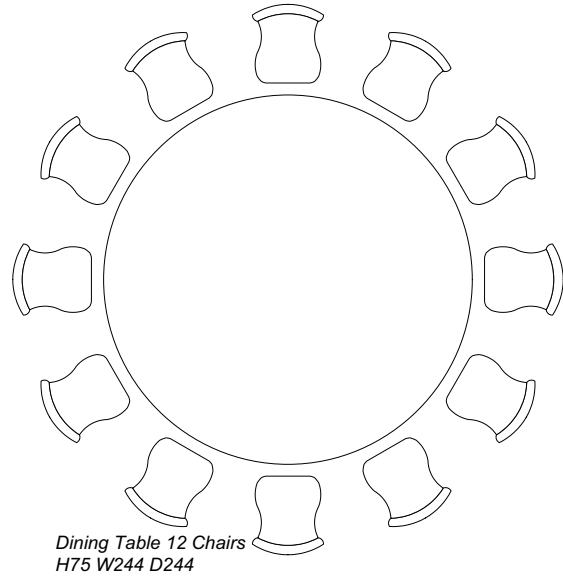

Dining Table
Square 4 Chairs
H76 W98 D98

Dining Table 4 Chairs
H75 W140 D81

Dining Table 6 Chairs H75 W167 D85

Dining Table 12 Chairs H75 W276 D96

Dining Table 8 Chairs H75 W186 D92

Dining Table 12 Chairs
H75 W244 D244

Dining Table 8 Chairs
H75 W152 D152

Sideboard Small
H87 W87 D42

Sideboard Large H71 W175 D45

Console Table
H78 W103 D36

Sideboard Medium
H71 W120 D41

Dining Table
4 Chairs
H75 W98 D98

Dining Table 6 Chairs
H75 W124 D124

Site Address:
Address Line 1
Address Line 2
Address Line 3

Contact No:
Client Contact Number

Drawn By: LP
Checked By:
Date: 08/04/20
Scale: 1:50 @ A4

Drawing No. / Revisions:
000 / NA