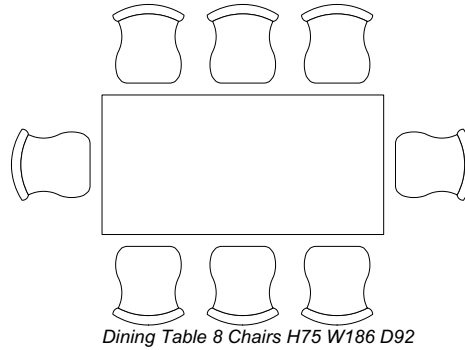

Dining Table
Square 4 Chairs
H76 W98 D98

Dining Table 4 Chairs
H75 W140 D81

Dining Table 6 Chairs H75 W167 D85

Dining Table 12 Chairs H75 W276 D96

Dining Table 8 Chairs H75 W186 D92

Dining Table 12 Chairs
H75 W244 D244

Dining Table 8 Chairs
H75 W152 D152

Sideboard Small
H87 W87 D42

Sideboard Large H71 W175 D45

Console Table
H78 W103 D36

Sideboard Medium
H71 W120 D41

Dining Table
4 Chairs
H75 W98 D98

Dining Table 6 Chairs
H75 W124 D124

NOTES:
Door handles for
illustrative purposes
only.

*Do not scale - Verify all
dimensions before commencing
work. Report any suspected
discrepancies or omissions.
All dimensions are in cm.*

Project / Client:
Project No. 3
Name Client Name

Site Address:
Address Line 1
Address Line 2
Address Line 3

Contact No:
Client Contact Number

Drawn By: LP
Checked By:
Date: 08/04/20
Scale: 1:50 @ A4

Drawing No. / Revisions:
000 / NA