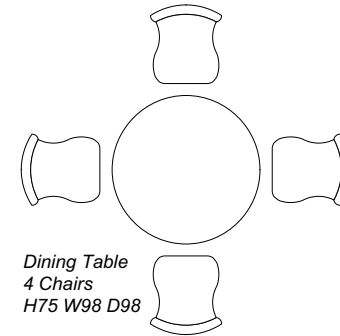

Dining Table
Square 4 Chairs
H76 W98 D98

Dining Table 4 Chairs
H75 W140 D81

Dining Table 6 Chairs H75 W167 D85

Dining Table 12 Chairs H75 W276 D96

Dining Table 8 Chairs H75 W186 D92

Dining Table 12 Chairs
H75 W244 D244

Dining Table 8 Chairs
H75 W152 D152

Sideboard Small
H87 W87 D42

Sideboard Large H71 W175 D45

Console Table
H78 W103 D36

Sideboard Medium
H71 W120 D41

Dining Table
4 Chairs
H75 W98 D98

Dining Table 6 Chairs
H75 W124 D124

NOTES:
Door handles for
illustrative purposes
only.

*Do not scale - Verify all
dimensions before commencing
work. Report any suspected
discrepancies or omissions.
All dimensions are in cm.*

Project / Client:
Project No. 3
Name Client Name

Site Address:
Address Line 1
Address Line 2
Address Line 3

Contact No:
Client Contact Number

Drawn By: LP
Checked By:
Date: 08/04/20
Scale: 1:50 @ A4

Drawing No. / Revisions:
000 / NA